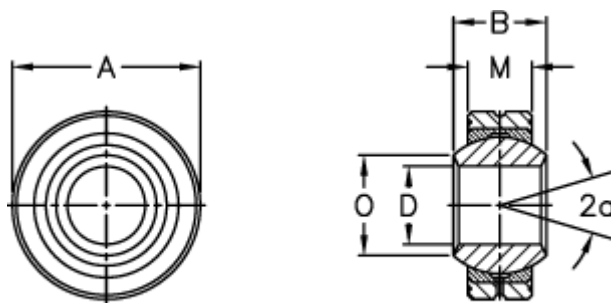

Article number: 03401004

Description: Fluro Rod end GLXS 4

Measures

Str. 3-4 uden smørerille

A	= 14	Static load C0 (kN) = 14.5
a (degrees)	= 14	Weight = 4
B	= 7	
D	= 4	
Dynamic load C (kN)	= 2.5	
M	= 5.25	
O	= 6.5	
Permissible rpm	= -	